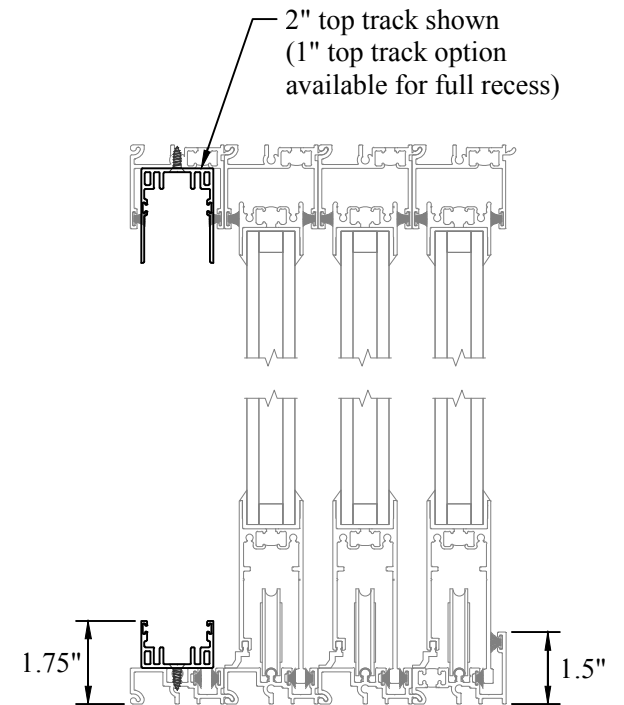

HORIZONTAL SECTION

VERTICAL SECTION

TRU™ ASSEMBLY

NOT TO SCALE

Western Series 600 Multi-Slide Stacking Door

INTEGRATE

screen solutions