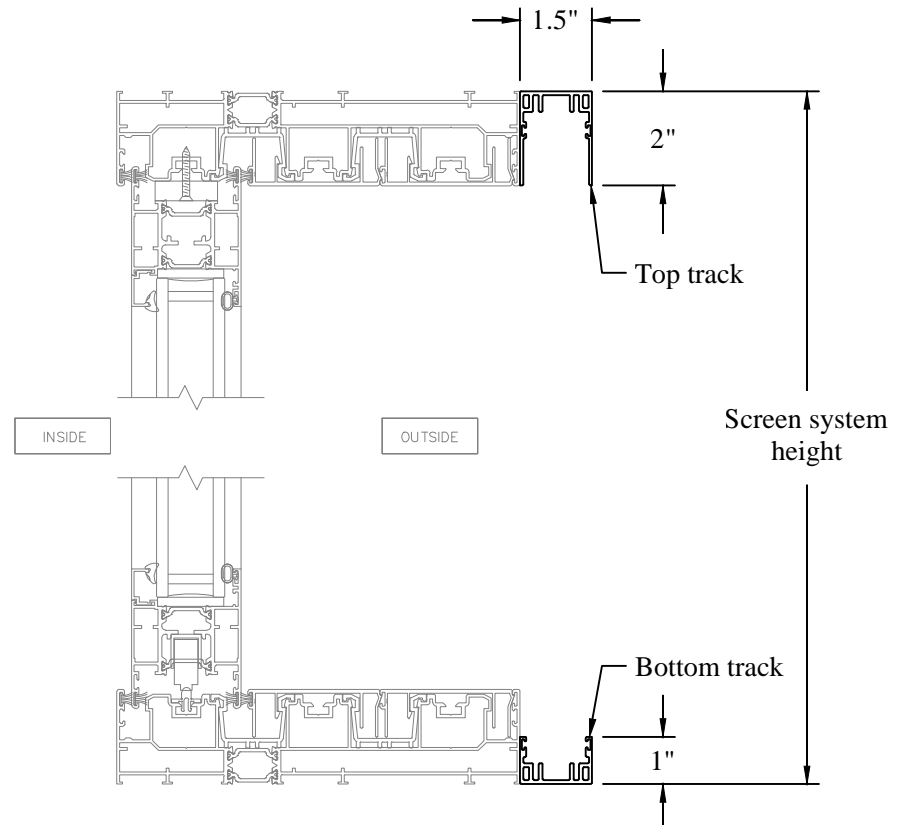

* Verify required filler size for non-standard and existing installations.

FLUSH TRANSITION

NON-FLUSH TRANSITION

EXTERIOR ASSEMBLY TO SLIDING DOOR SILL

NOT TO SCALE

ORIGIN OS29 TRIPLE FRAME SLIDING DOOR